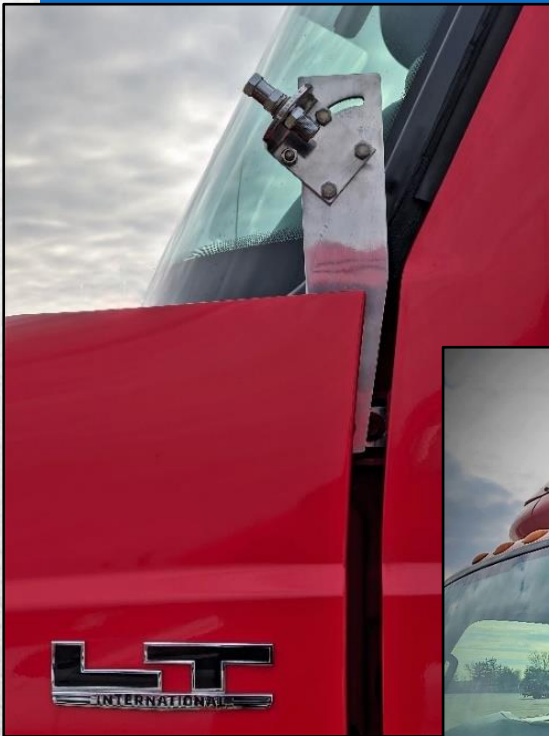

INTERNATIONAL LT DOOR HINGE ANTENNA MOUNT

For 2017 & Up
International LT Series
Trucks

- Mounts on either driver's or passenger's side door hinge
- Made of 5mm thick polished aircraft quality aluminum
- Stainless steel mounting hardware included
- Heavy-duty double hex antenna stud
- Available with 18' Terminator coax or heavy-duty dome stud