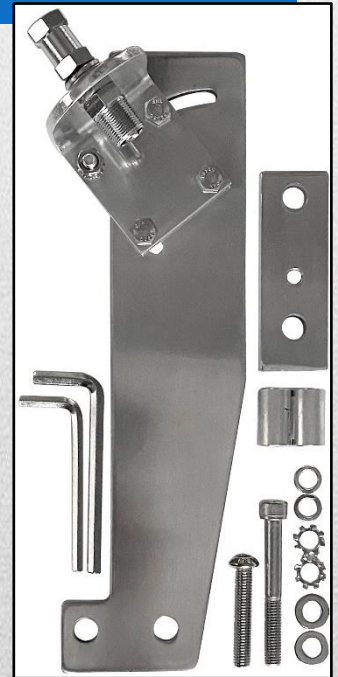

INTERNATIONAL LT DOOR HINGE ANTENNA MOUNT

For 2017 & Up
International LT Series
Trucks

- Mounts on either driver's or passenger's side door hinge
- Made of 5mm thick polished aircraft quality aluminum
- Stainless steel mounting hardware included
- Heavy-duty double hex antenna stud
- Available with 18' Terminator coax or heavy-duty dome stud

**PC-A70-02
COMPLETE
MOUNTING KIT**

 **60° of
Adjustment**

PC-A70-02 W/HEAVY-DUTY SO-239 STUD
PC-A70-03 W/18' TERMINATOR CABLE & PL259
PC-A70-05 W/CHROME PLATED DOME STUD

VIEW ALL NEW PRODUCTS AT

www.procommproducts.com
Phone: 815-268-4303
Fax: 815-268-4313