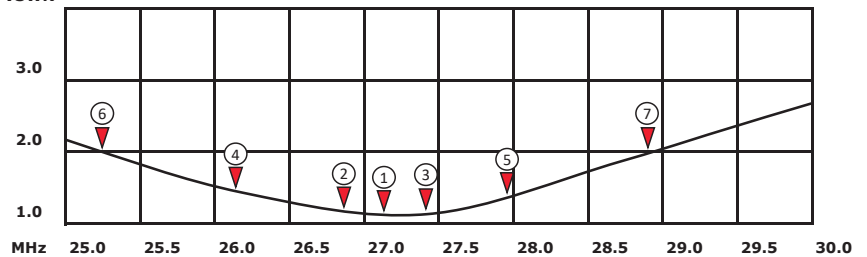

KEY RING HEX KEY FOR TUNING ADJUSTMENT INCLUDED

JAVELIN JA84

SWR @ FREQUENCY

Marker	MHz	VSWR
1	27.185	1.1
2	26.965	1.2
3	27.405	1.2
4	26.175	1.5
5	27.935	1.5
6	25.245	2.0
7	28.785	2.0

VSWR