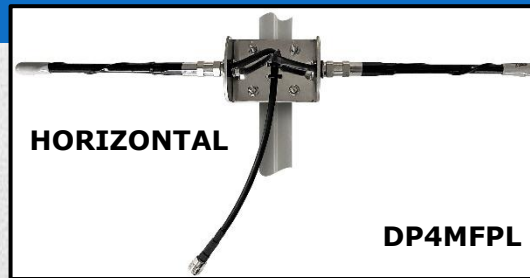

**WILL FIT UP TO
1-1/2" POLE**

UNIVERSAL DIPOLE ANTENNA MOUNT

- **MADE WITH THICK 10 GAUGE STAINLESS STEEL**
- **STAINLESS STEEL HARDWARE INCLUDED**
- **MOUNTS VERTICAL OR HORIZONTAL**
- **EASY TO ASSEMBLE**
- **AVAILABLE WITH 1' HOOK-UP CABLE**

- DP4M MOUNT W/2 LUG STUDS**
- DP4MFME MOUNT W/LUG STUDS & 1' FME CABLE**
- DP4MFPL MOUNT W/LUG STUDS & 1' FEMALE UHF CABLE**
- DP4MX MOUNT ONLY - NO STUDS - BULK**

www.procommproducts.com.
Phone: 815-268-4303
Fax: 815-268-4313